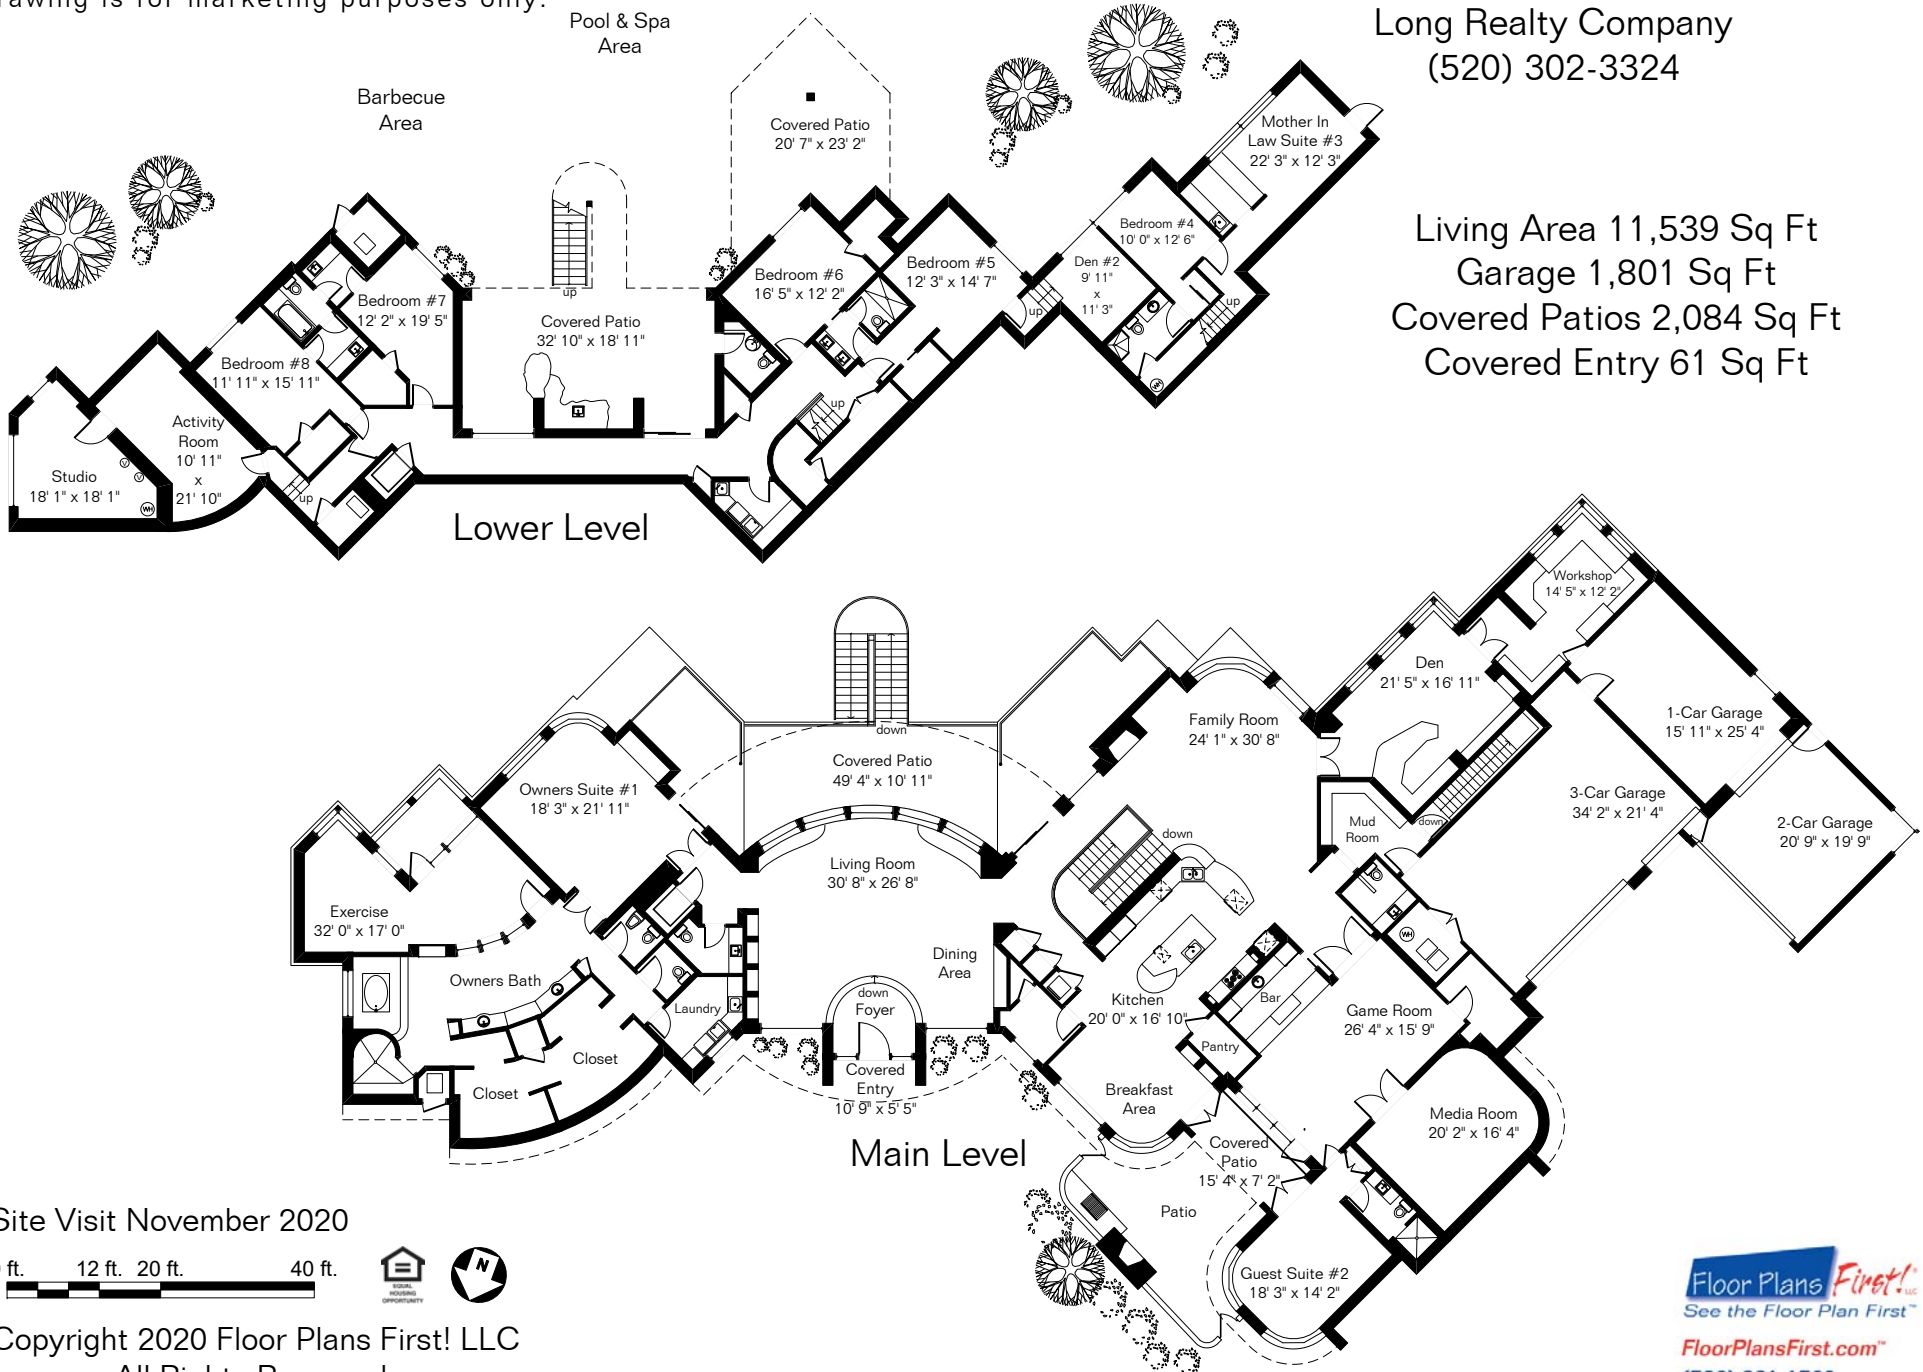

The square footages and room size information are deemed to be reliable but are not guaranteed and should be independently verified. This drawing is for marketing purposes only.

6780 E Resort View Pl

Presented by Leslie Heros

Long Realty Company

(520) 302-3324

Living Area 11,539 Sq Ft
 Garage 1,801 Sq Ft
 Covered Patios 2,084 Sq Ft
 Covered Entry 61 Sq Ft

Site Visit November 2020

0 ft. 12 ft. 20 ft. 40 ft.

Copyright 2020 Floor Plans First! LLC
 All Rights Reserved.