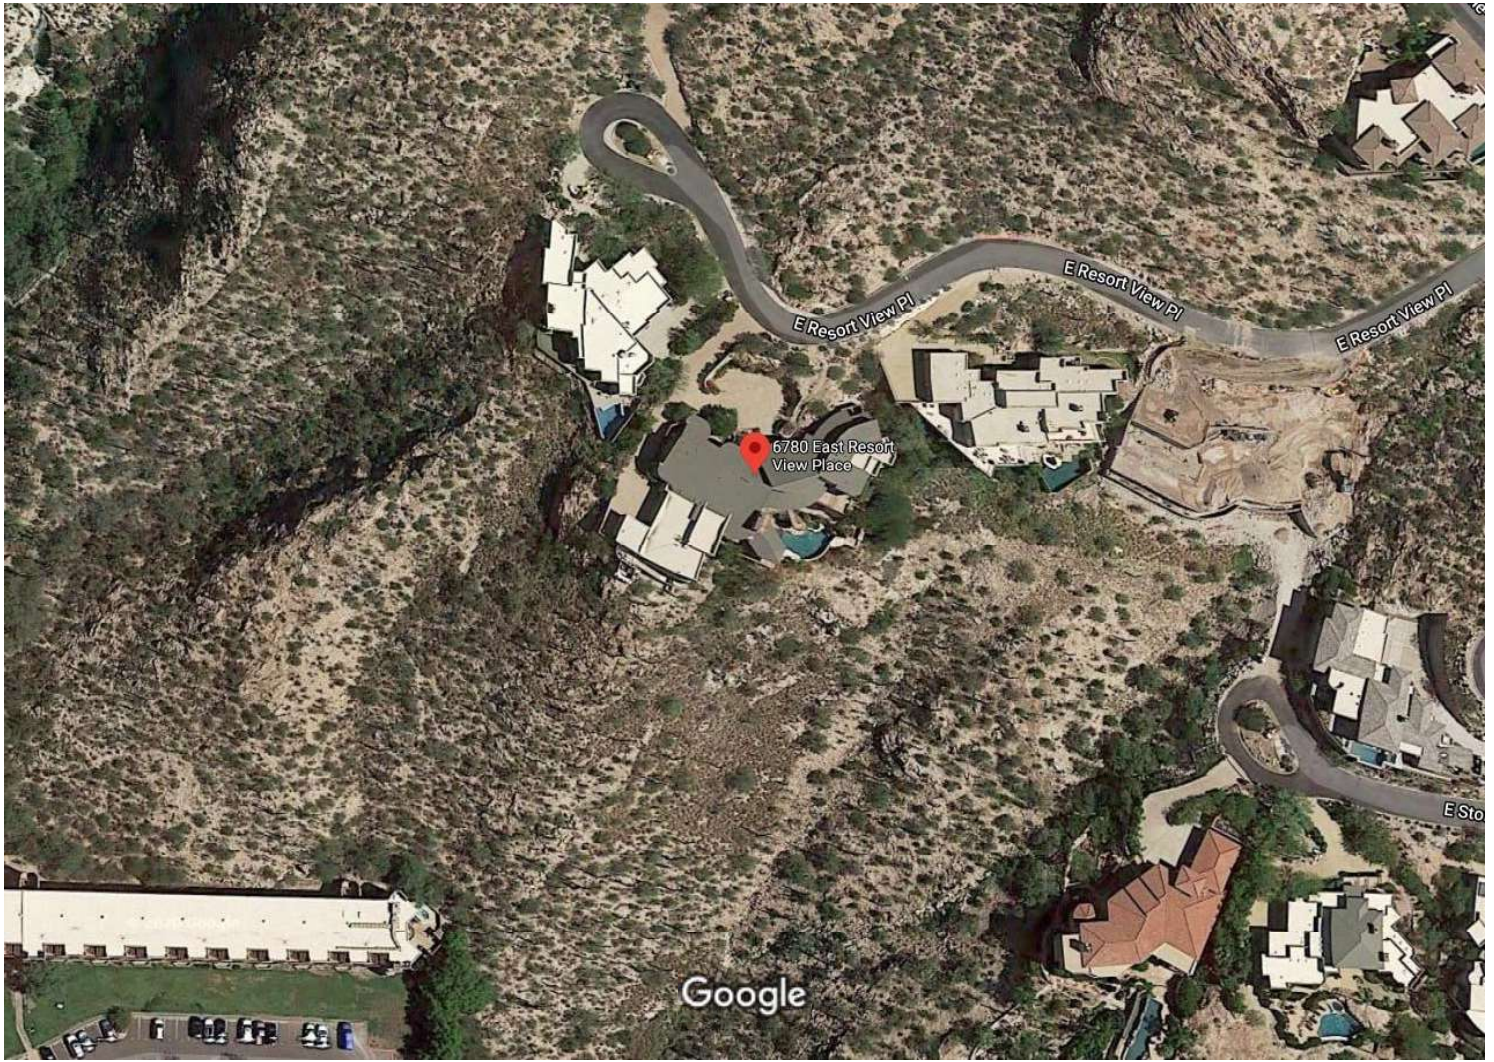

Google Maps 6780 E Resort View Pl

Imagery ©2020 Maxar Technologies, U.S. Geological Survey, Map data ©2020 50 ft

This is not a survey plat  
But a plat furnished as a  
Courtesy only.

ASSESSOR'S RECORD MAP

114-03  
VENTANA CANYON MOUNTAIN ESTATES  
LOTS 001-073 & COMMON AREA A

DETAIL No. 5

SCRIVENERS ERRORS  
DUCKETT 0473  
DUCKETT 7506 PAGE 1045  
DUCKETT 9337 PAGE 0125  
SEE BOOK 38, PAGE 043 M&P  
2015-2  
S05 & 06, T13S, R15E S31.2/18/19  
NMP38138043.05- 12/26/19 985

0 70 140 210 280  
FEET

This is not a survey plat  
But a plat furnished as a  
courtesy only.