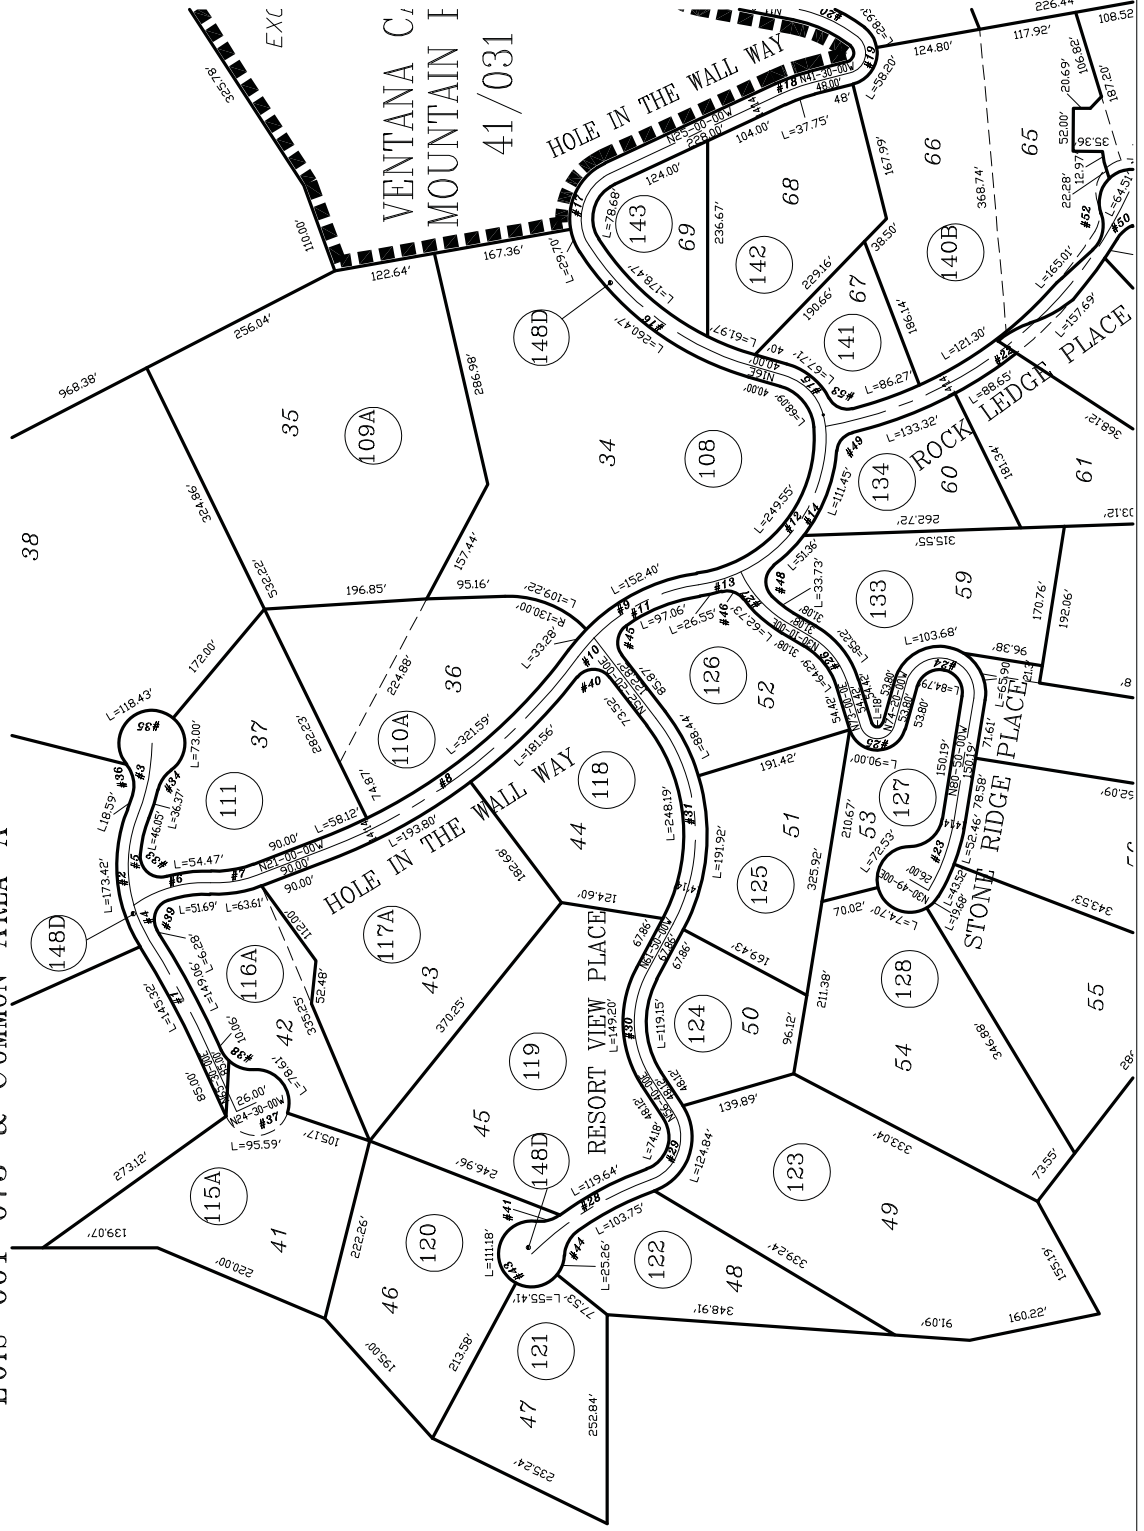

Google Maps 6780 E Resort View Pl

Imagery ©2020 Maxar Technologies, U.S. Geological Survey, Map data ©2020 50 ft

This is not a survey plat  
But a plat furnished as a  
Courtesy only.

ASSESSOR'S RECORD MAP

114-03  
VENTANA CANYON MOUNTAIN ESTATES  
LOTS 001-073 & COMMON AREA A

DETAIL No. 5

SCRIVENERS ERRORS  
DUCKETT 0473  
DUCKETT 7506 PAGE 1045  
DUCKETT 9337 PAGE 0125  
SEE BOOK 38, PAGE 043 M&P  
2015-2  
S05 & 06, T13S, R15E S31.2/18/19  
NMP38138043.05- 12/26/19 985

0 70 140 210 280  
FEET

This is not a survey plat  
But a plat furnished as a  
courtesy only.